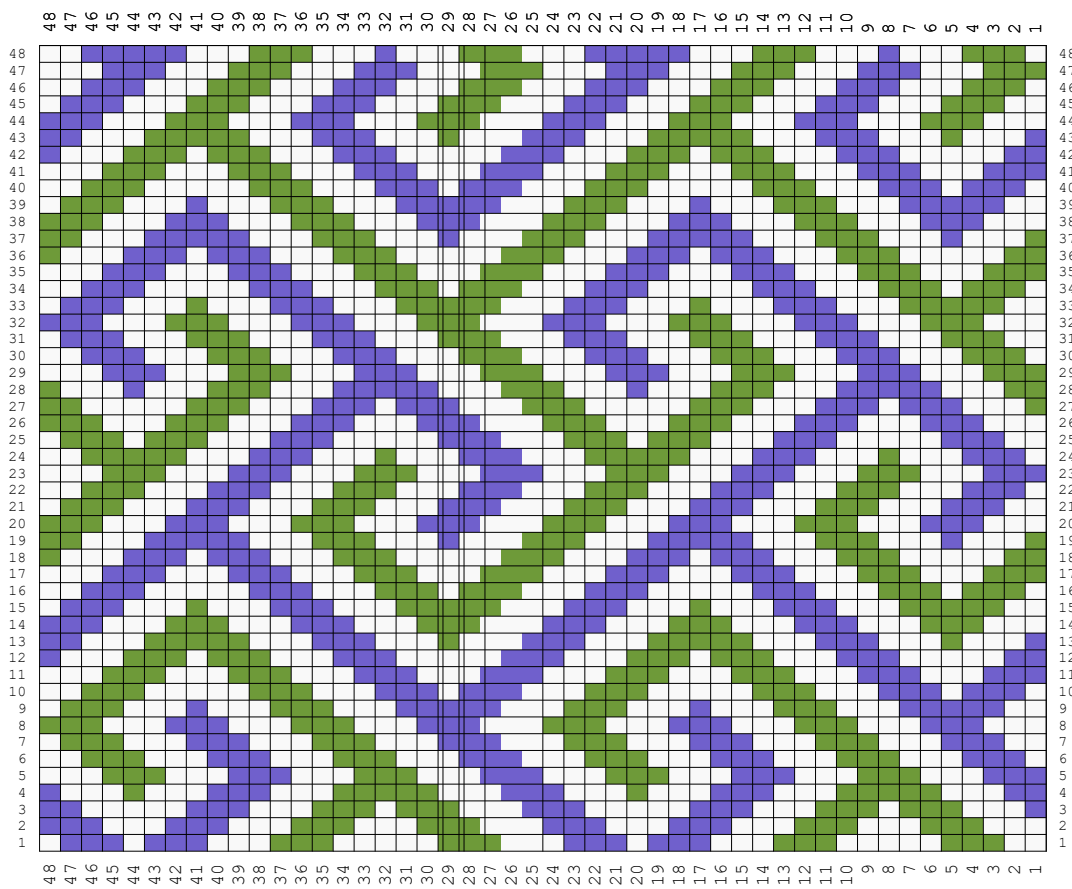

GREEK KEY

KNITTING SWATCHES

- PANTONE 17-3938 VERY PERI
- PANTONE 16-0237 FOLLAGE