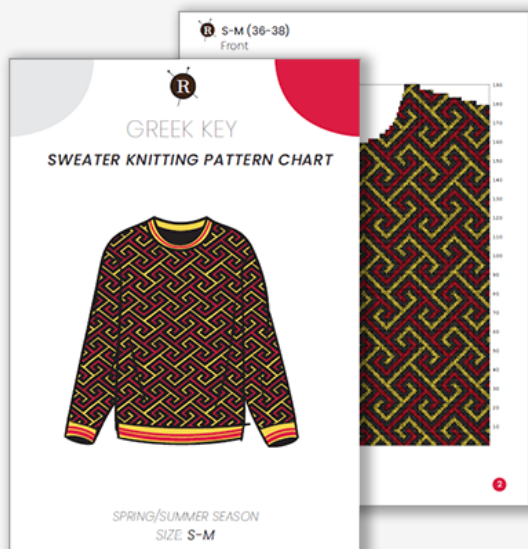

SWEATER
KNITTING PATTEN CHART
GREEK KEY
SIZES S - XXL

Get knitting pattern charts
For offline viewing and printing

raffri.com