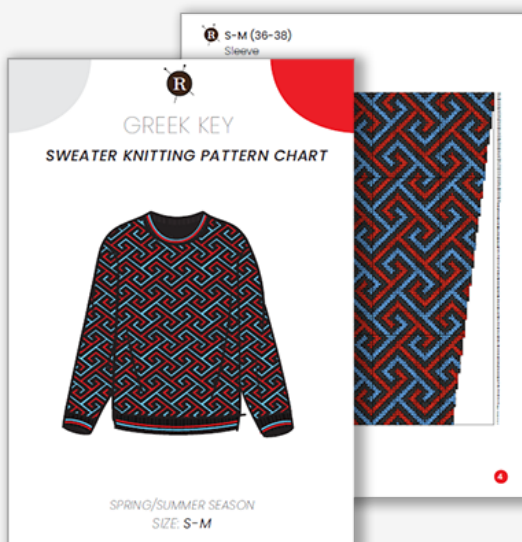

SWEATER
KNITTING PATTEN CHART
GREEK KEY
SIZES S - XXL

Get knitting pattern charts
For offline viewing and printing

raffri.com