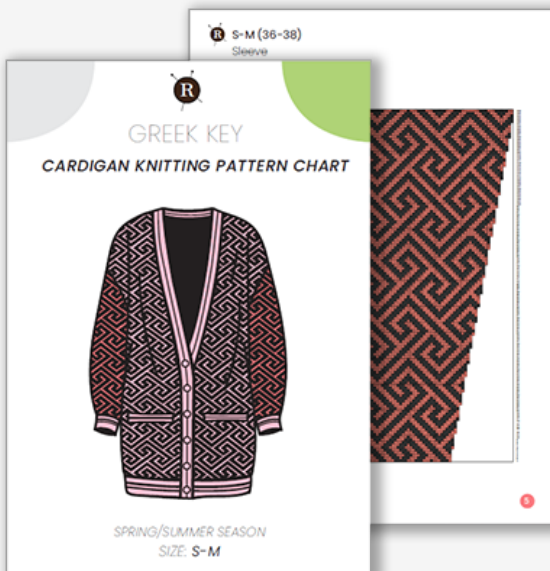

CARDIGAN
KNITTING PATTEN CHART

GREEK KEY

SIZES S - XXL

Get knitting pattern charts
For offline viewing and printing

raffri.com