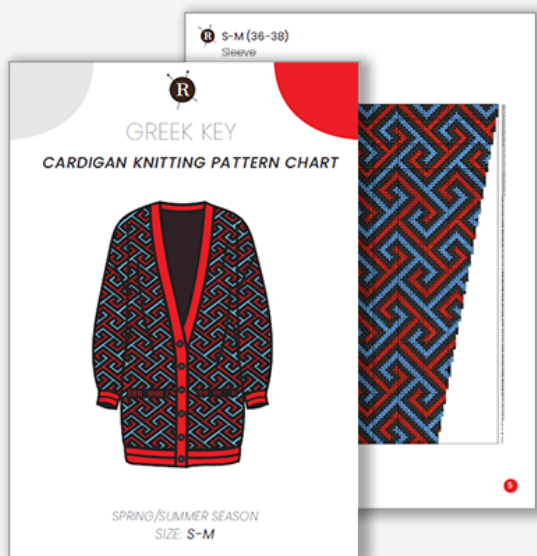

CARDIGAN
KNITTING PATTEN CHART
GREEK KEY
SIZES S - XXL

Get knitting pattern charts
For offline viewing and printing

raffri.com