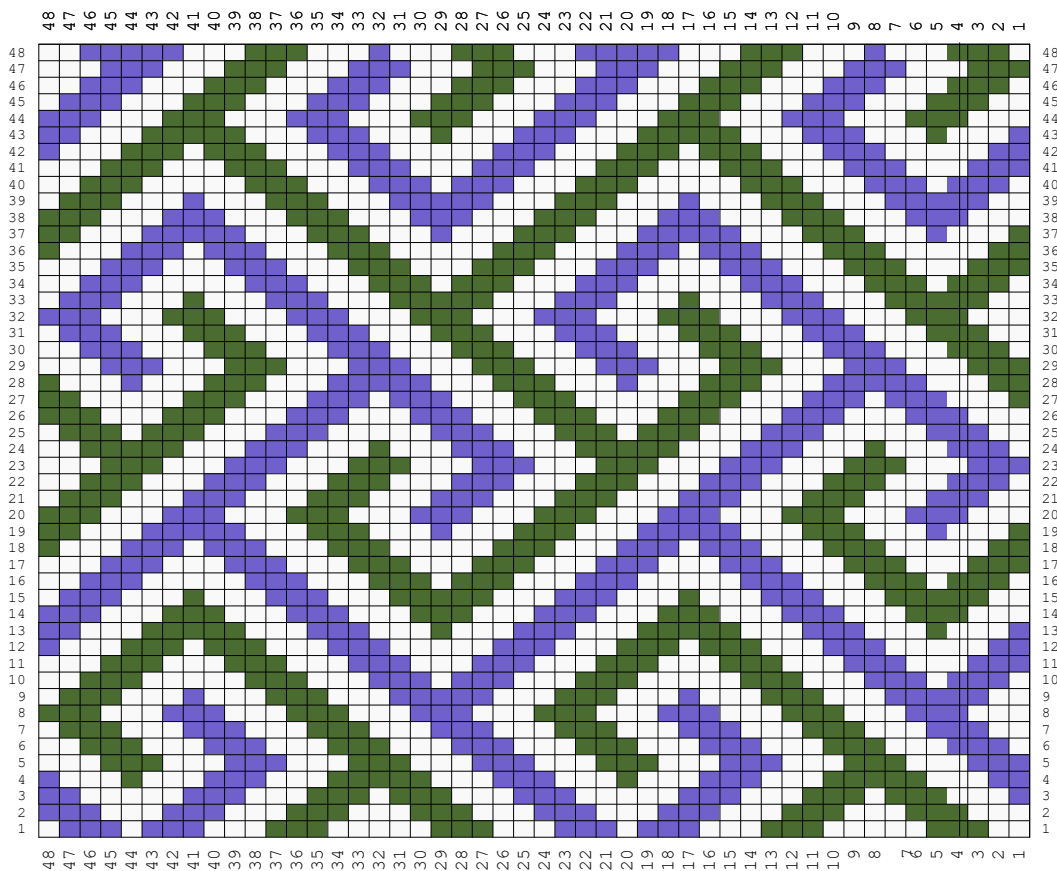

GREEK KEY

KNITTING SWATCHES

- PANTONE 17-3938 **VERY PERI**
- PANTONE 18-0135 **TREETOP**